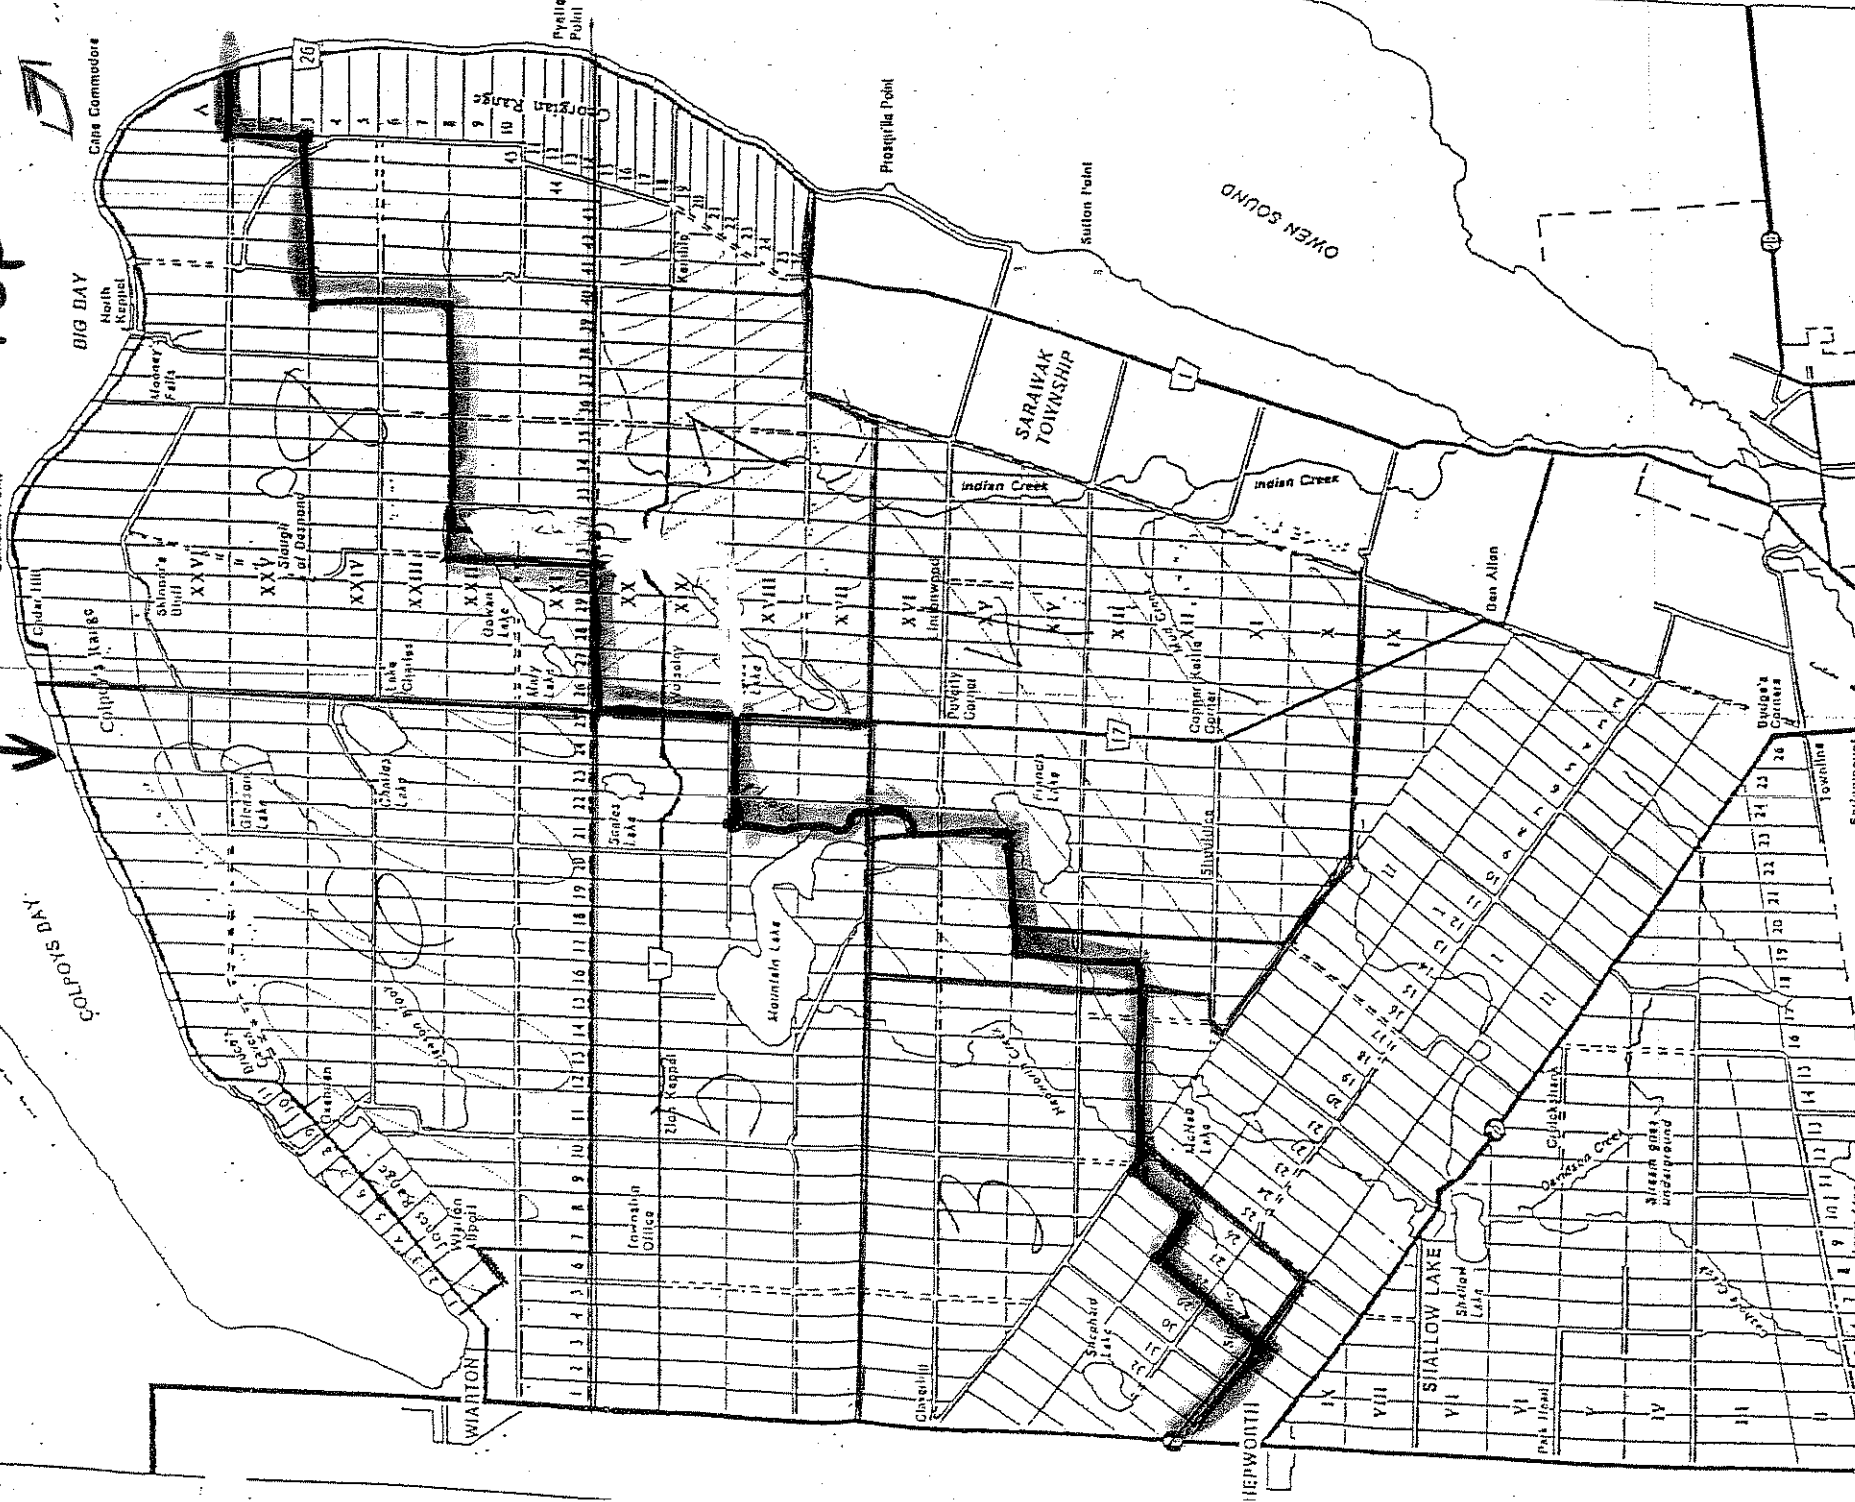

TOWNSHIP OF KEPPEL

Warton Fire Dept
Service Area

Pop = 1475

↑ Inter Twp Fire Dept
Service Area
Pop = 2949