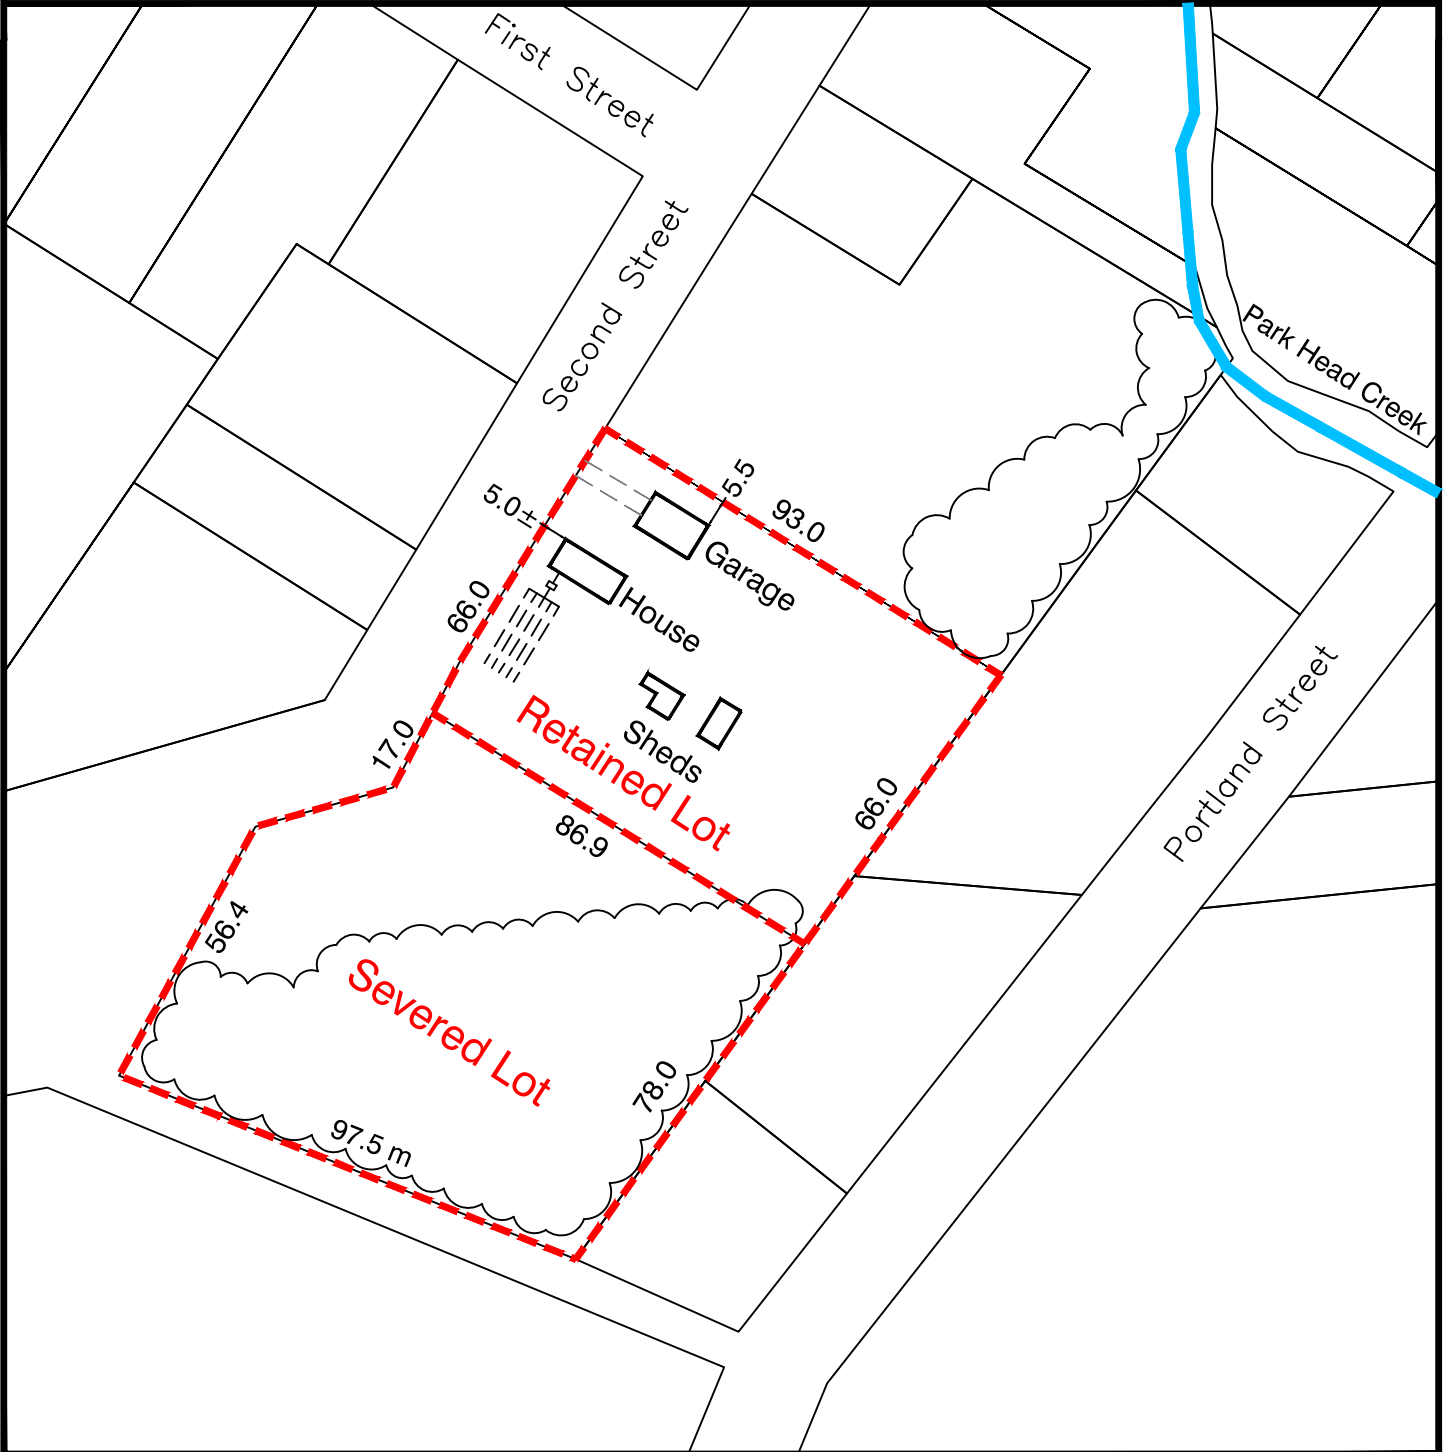

Severance Sketch

 Subject Lands

Lot Creation
70 Second Street
Shallow Lake, ON

RD **RON DAVIDSON**
LAND USE PLANNING CONSULTANT INC
OWEN SOUND, ONTARIO
SCALE 1:1500